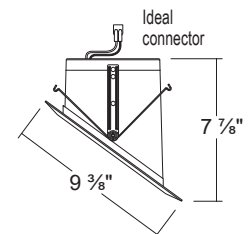

Select 5 kinds of CCT

Triac Dimming Ver.

MODEL NO.
SSLKT600-5CCT
SSLKT603-5CCT

Select 3 kinds of CCT

Triac Dimming Ver.

MODEL NO.
SSLKT600-3CCT
SSLKT603-3CCT