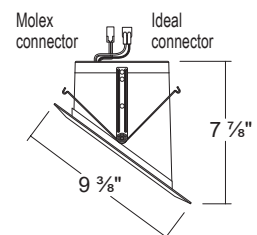

0-10V Dimming Ver.

MODEL NO.
SSLKT600-5CCT-M
SSLKT603-5CCT-M