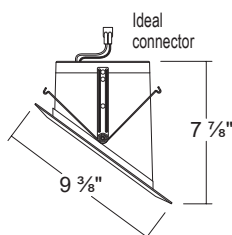

6 inch Super Slope LED Retrofit

6" Round Smooth & Baffle Super Slope LED Downlight Retrofit Kit

Use the switch to set the desired CCT (Correlated Color Temperature).

- Finishes

SPECIFICATION

QUICK FEATURES

- Diecast aluminum heatsink dissipates heat from the LED board
- 4 different colors : **W**-White / **B**-Black / **SN**-Satin Nickel / **BZ**-Bronze
- 3 or 5 Position CCT Selectable switch (2700K / 3000K / 3500K / 4000K / 5000K)
- Dimming down to 10% with most dimmers.
- E26 medium screw-base Edison adaptor provides easy installation into Incandescent housings (GU10 and GU24 socket adaptor available - sold separately)
- cUL classified / ENERGY STAR qualified
- Damp Location
- Lifetime of 50,000 hours
- 5 year warranty

PERFORMANCE DATA

Input Voltage	120V (Triac Dimming Ver.)	120-277V (0-10V Dimming Ver.)
Frequency	50 / 60Hz	
T Ambient	-30°C ~ 40°C (-22°F ~ 104°F)	

(all values at 25°C without a dimming control in circuit)

LIGHT SOURCE TEST TABLE

Wattage	2700K	3000K	3500K	4000K	5000K
15 W	890 lm	910 lm	940 lm	960 lm	990 lm

CRI 90

DIMENSINONS

1 kind of CCT

Triac Dimming Ver.

MODEL NO.
SSLKT600
SSLKT603

Select 5 kinds of CCT

Triac Dimming Ver.

MODEL NO.
SSLKT600-5CCT
SSLKT603-5CCT

Select 3 kinds of CCT

Triac Dimming Ver.

MODEL NO.
SSLKT600-3CCT
SSLKT603-3CCT

0-10V Dimming Ver.

MODEL NO.
SSLKT600-5CCT-M
SSLKT603-5CCT-M