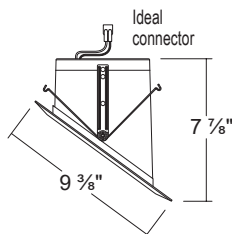

LIGHT SOURCE TEST TABLE

Wattage	2700K	3000K	3500K	4000K	5000K
15 W	890 lm	910 lm	940 lm	960 lm	990 lm

CRI 90

DIMENSINONS

1 kind of CCT

Triac Dimming Ver.

MODEL NO.
SSLKT600
SSLKT603

Select 5 kinds of CCT